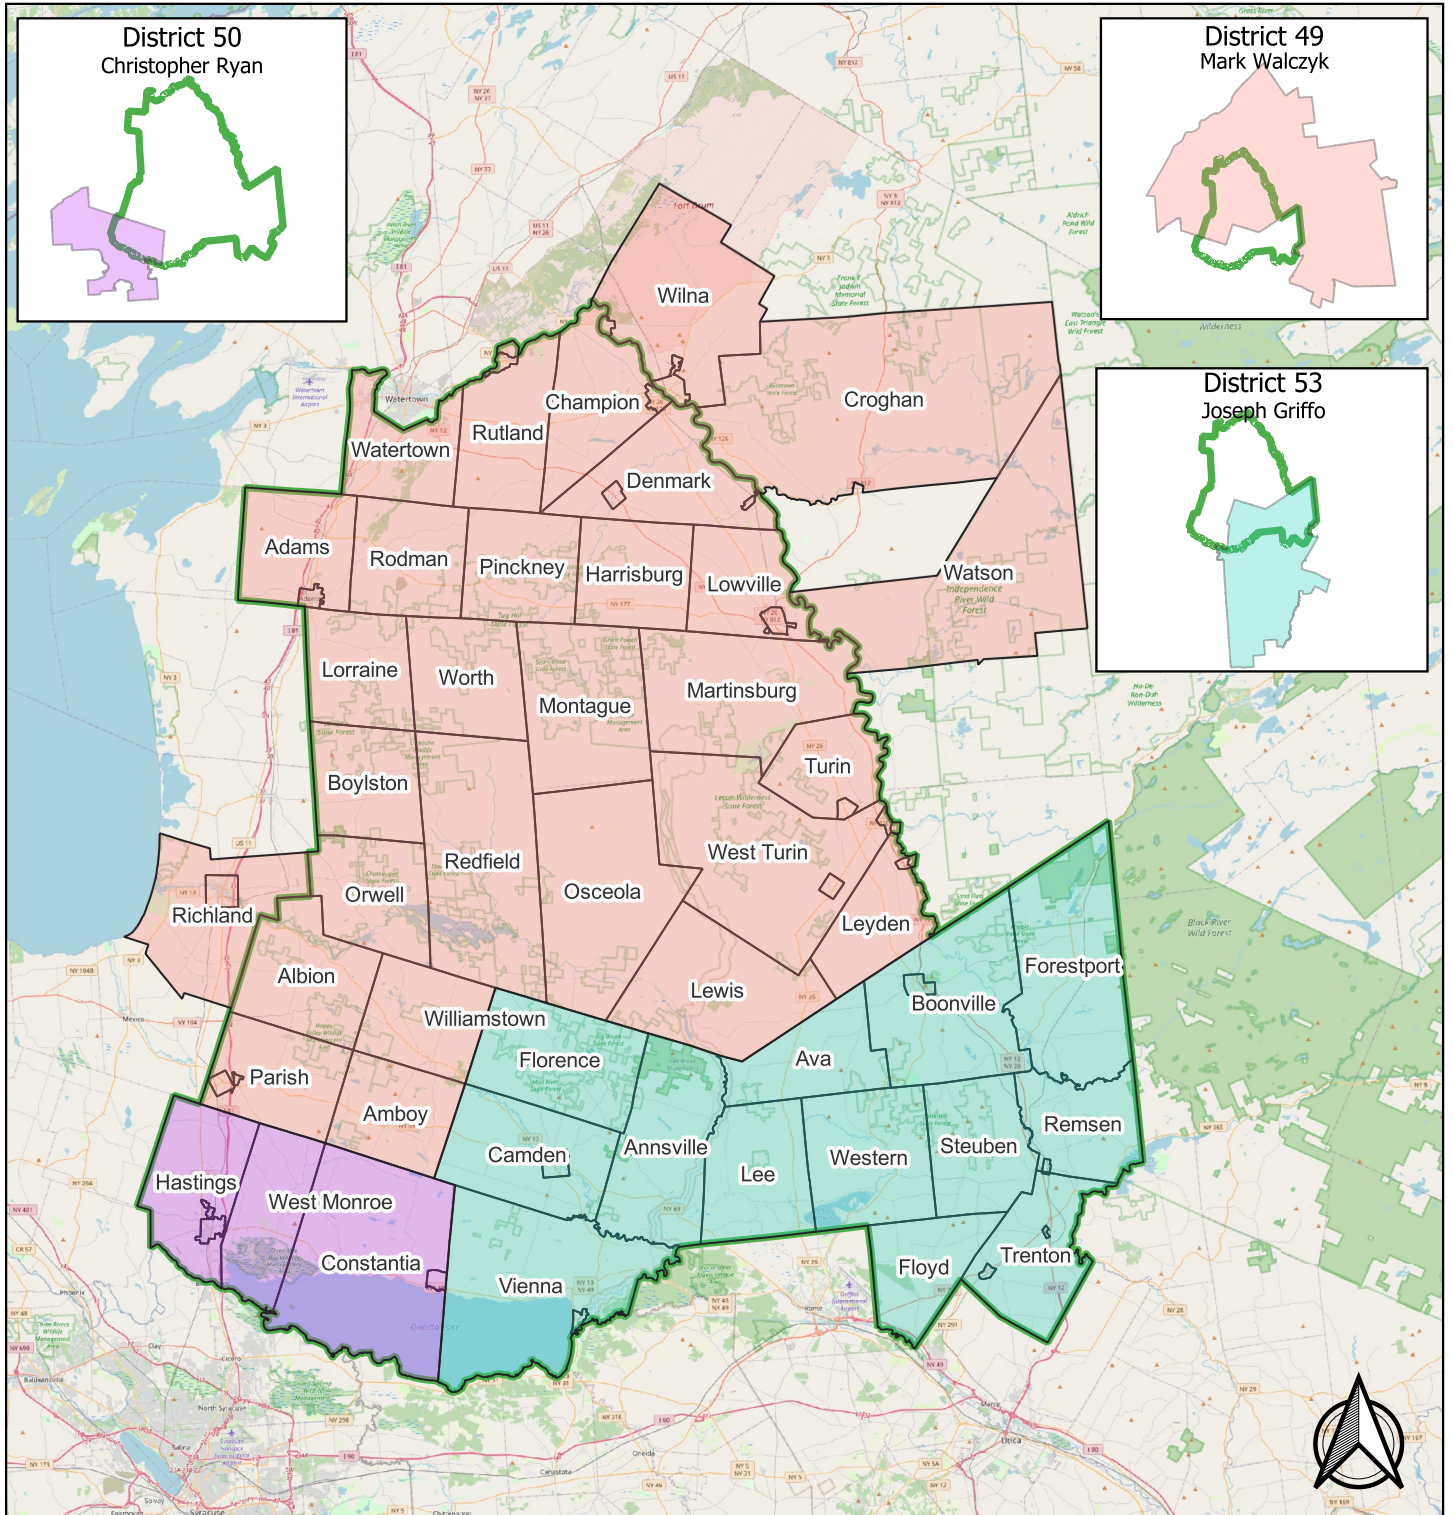

NEW YORK STATE SENATE DISTRICTS 2025

Tug Hill Region

Legend

- District 49
- District 50
- District 53
- Tug Hill Boundary

Created: Tug Hill Commission, TNM

Date: March 2025

Source: NYS Office of Information Technology Services GIS Program Office (GPS)

© OpenStreetMap contributors

This submission was compiled for planning purposes and is NOT a survey product. It may not be reproduced or transmitted for commercial purposes or any other purposes without the prior authorization of the NYS Tug Hill Commission. THC shall not be liable for misuse or misrepresentation of this information. THC makes no claim as to the accuracy or completeness of the data contained herein.