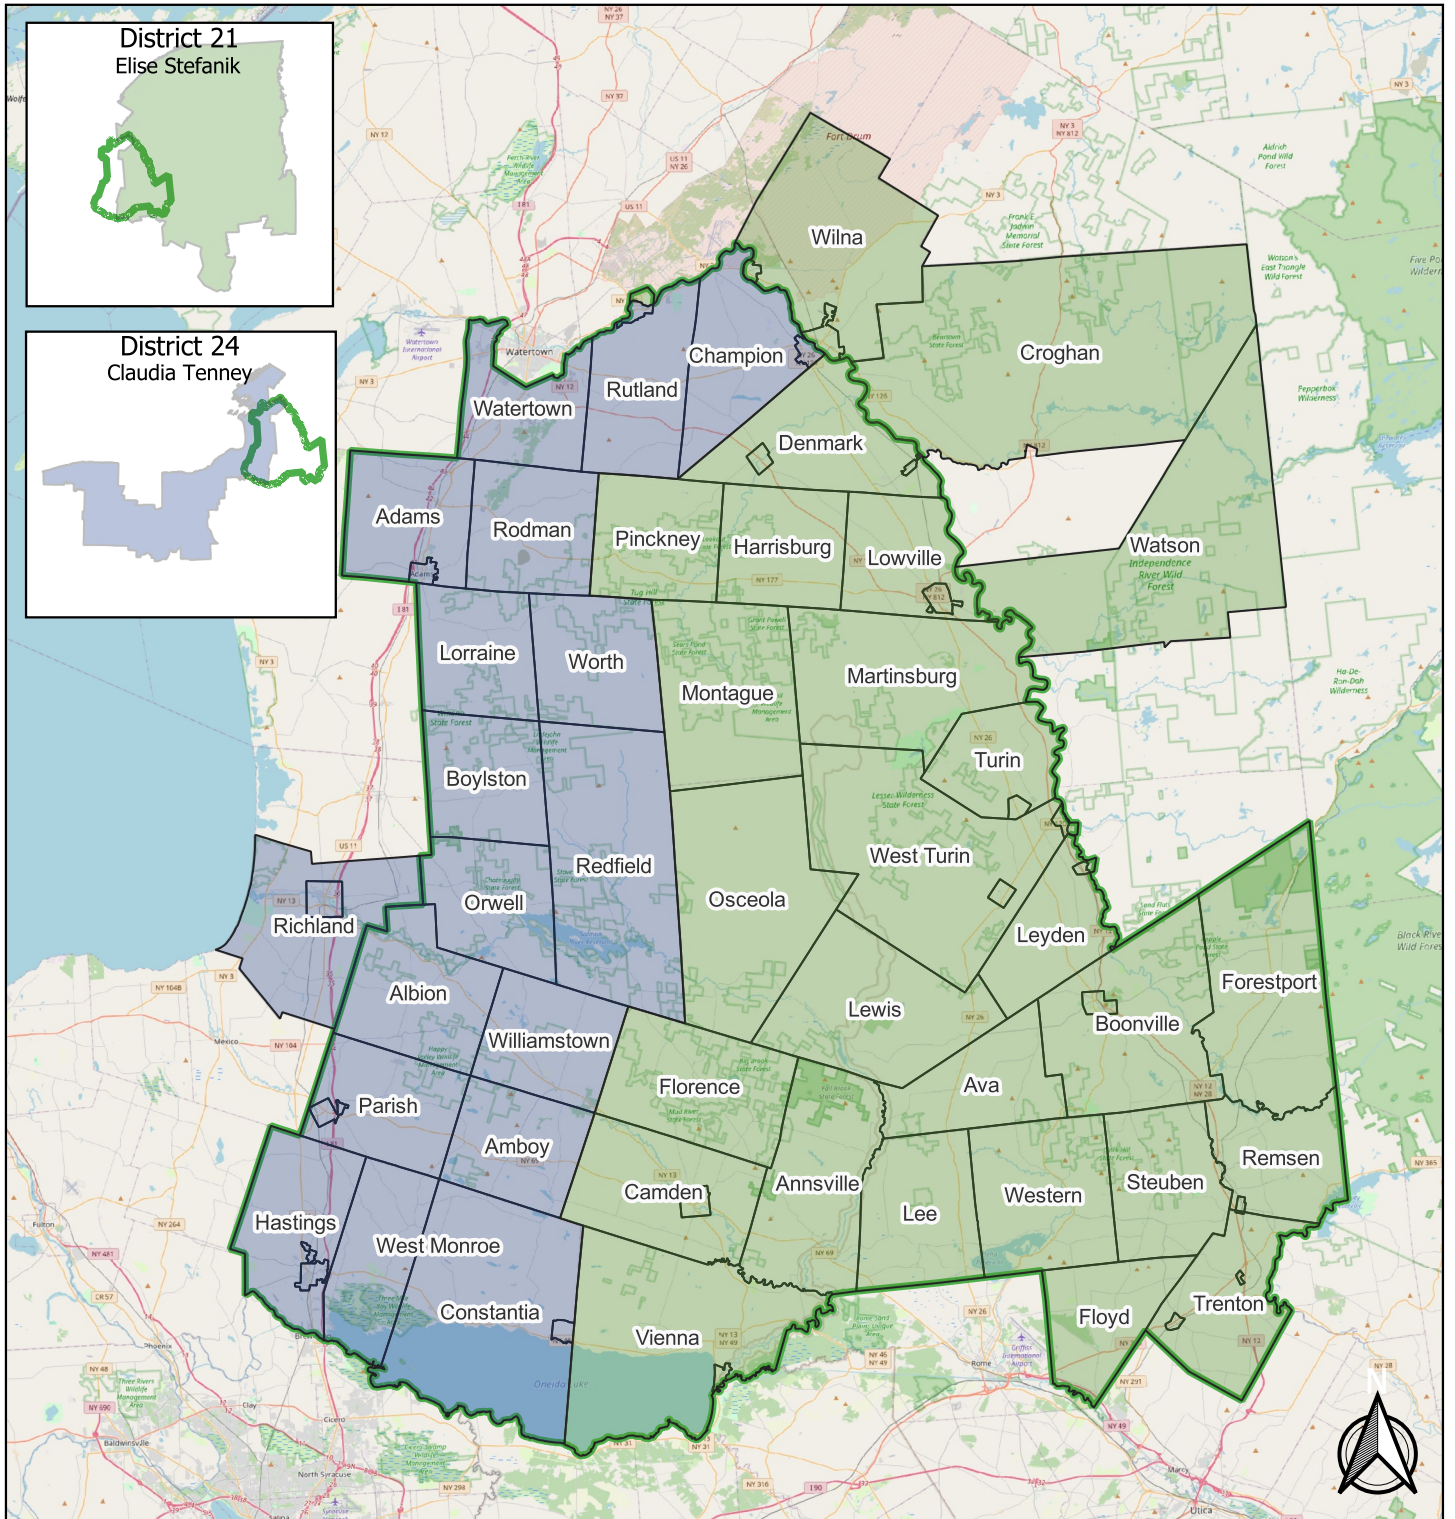

NEW YORK STATE CONGRESSIONAL DISTRICTS 2025

Tug Hill Region

Legend

- District 21
- District 24
- Tug Hill Boundary

0 5 10 mi

Created: Tug Hill Commission, TNM

Date: March 2025

Source: NYS Office of Information Technology Services GIS Program Office (GPS)

© OpenStreetMap contributors

This submission was compiled for planning purposes and is NOT a survey product. It may not be reproduced or transmitted for commercial purposes or any other purposes without the prior authorization of the NYS Tug Hill Commission. THC shall not be liable for misuse or misrepresentation of this information. THC makes no claim as to the accuracy or completeness of the data contained herein.