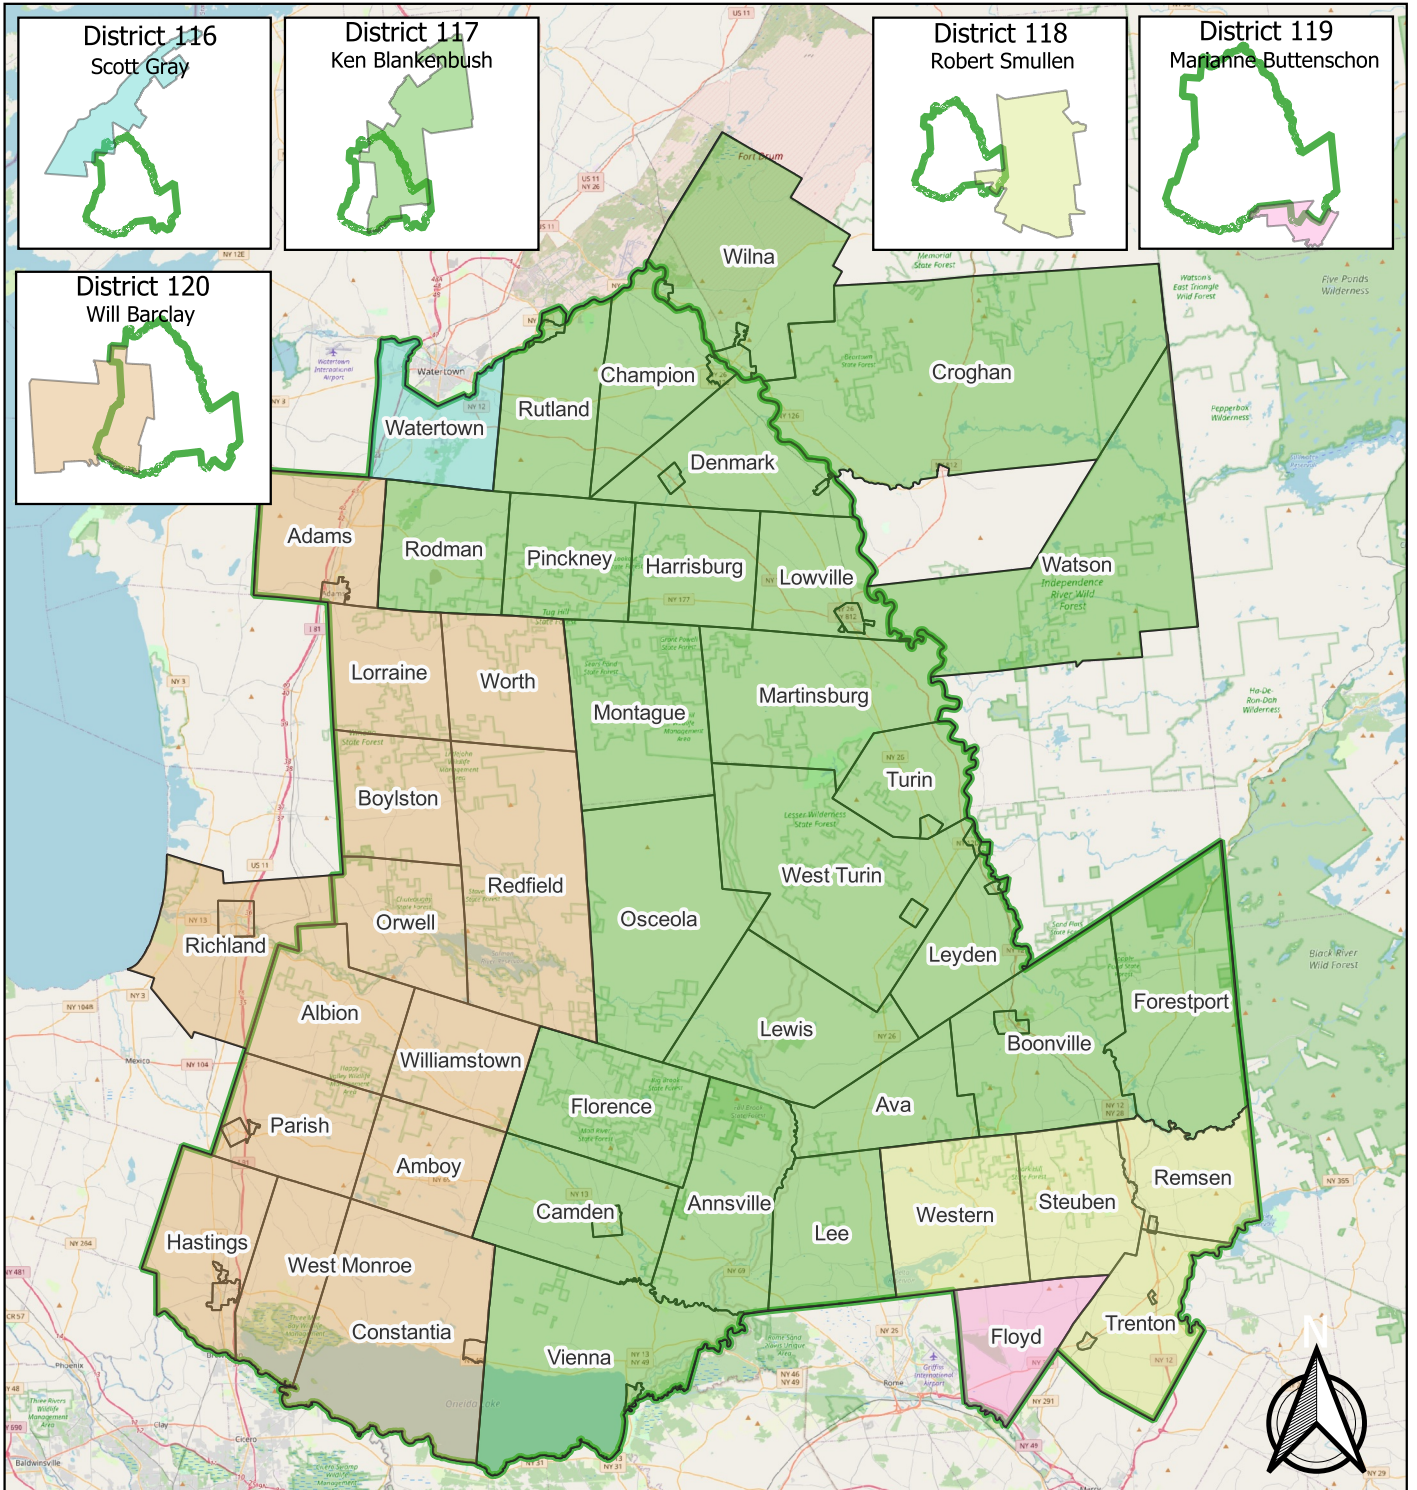

NEW YORK STATE ASSEMBLY DISTRICTS 2025

Tug Hill Region

Legend

- District 116
- District 117
- District 118
- District 119
- District 120
- Tug Hill Boundary

Created: Tug Hill Commission, TNM

Date: March 2025

Source: NYS Office of Information Technology Services GIS Program Office (GPS)

© OpenStreetMap contributors

This submission was compiled for planning purposes and is NOT a survey product. It may not be reproduced or transmitted for commercial purposes or any other purposes without the prior authorization of the NYS Tug Hill Commission. THC shall not be liable for misuse or misrepresentation of this information. THC makes no claim as to the accuracy or completeness of the data contained herein.