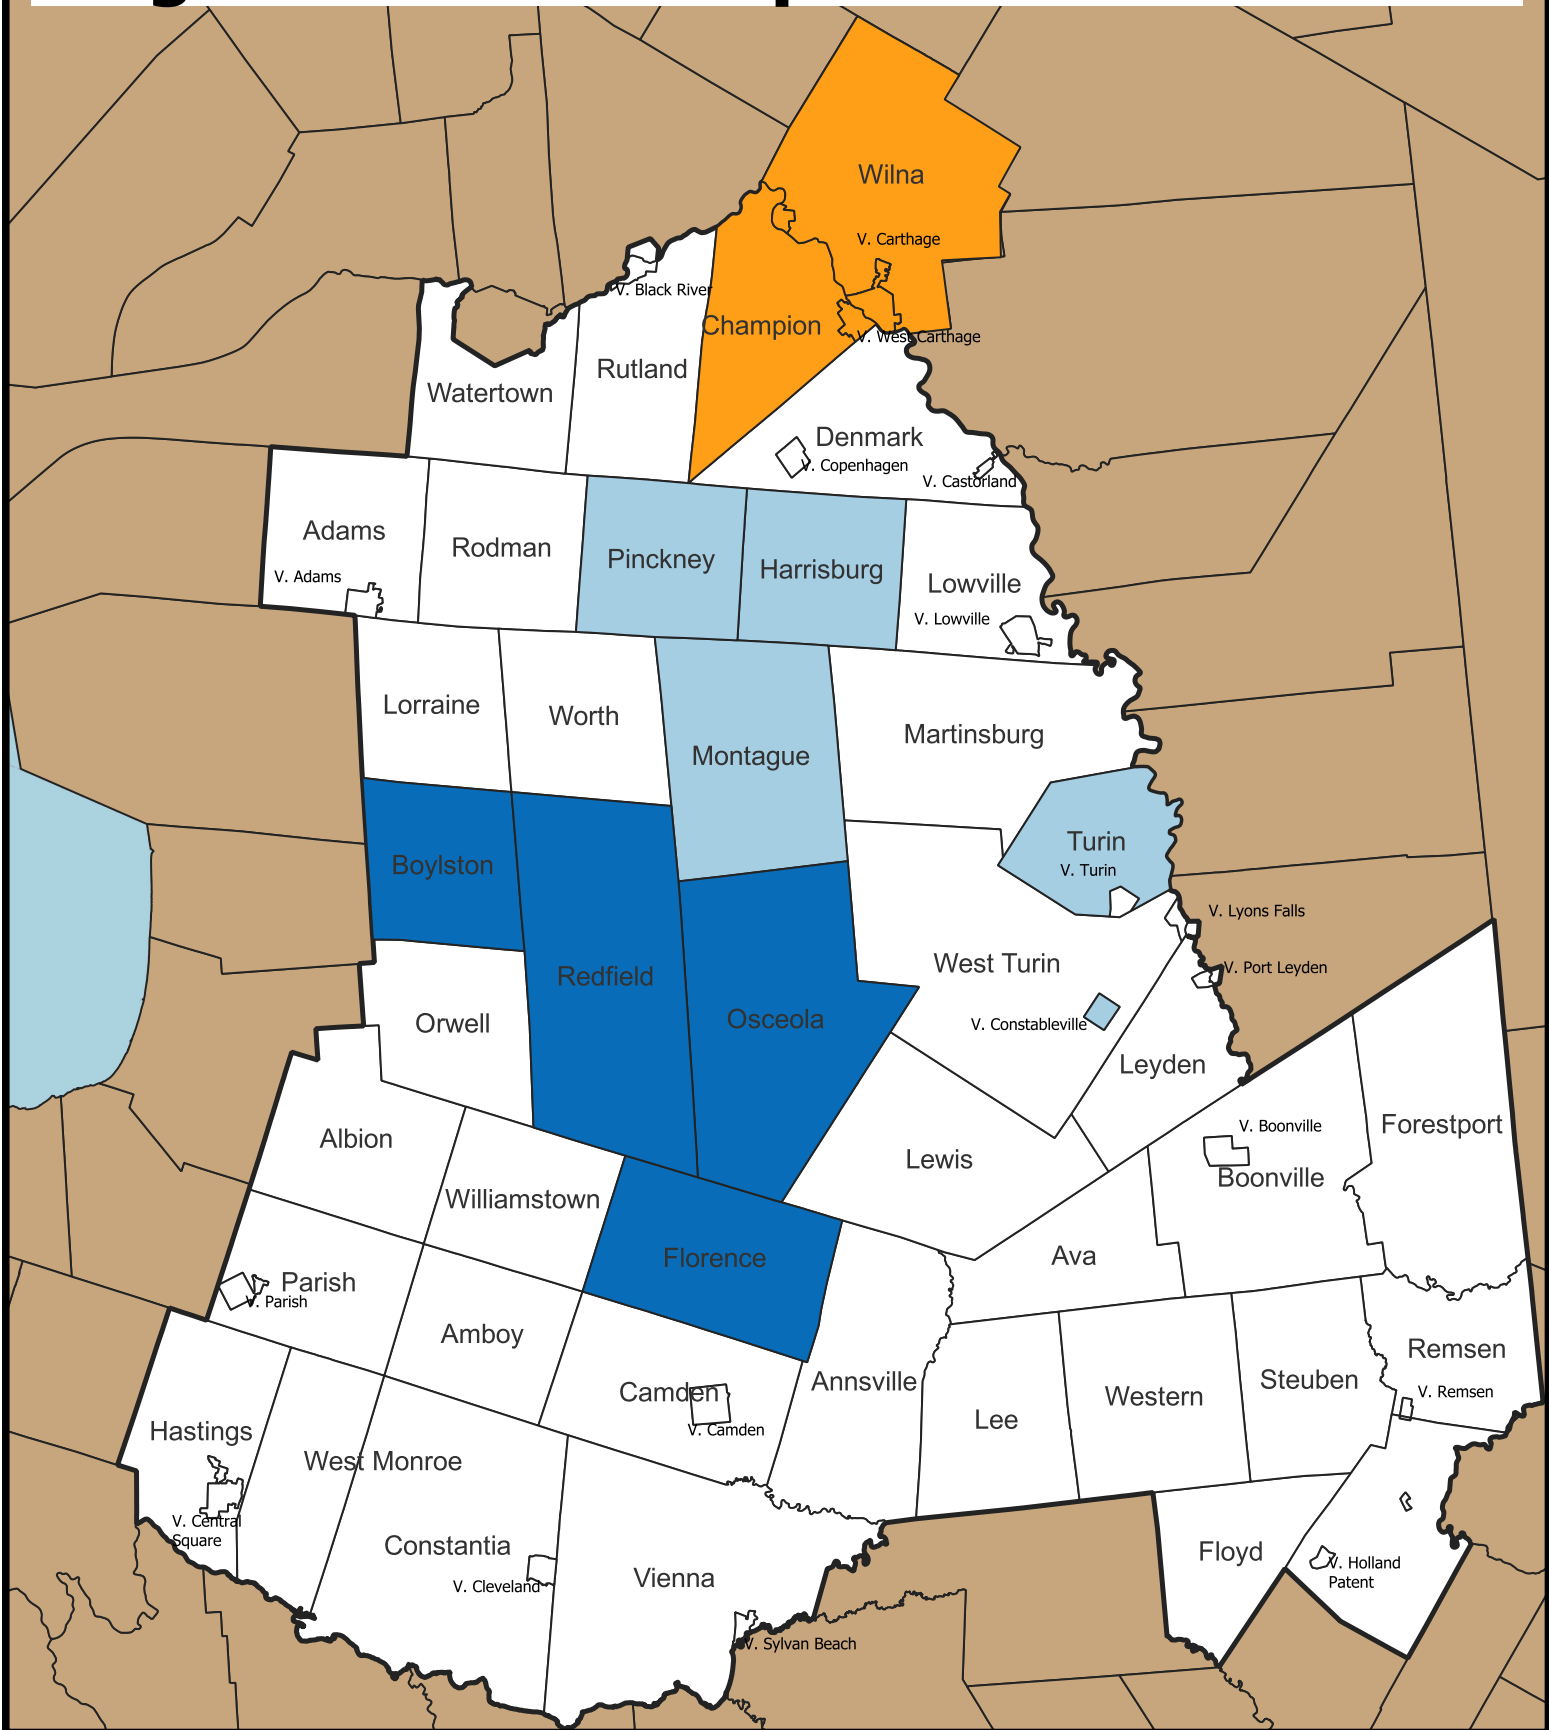

Tug Hill Towns Cooperative ZBAs 2025

0 5 10 15 20 mi

Disclaimer: This information was compiled for planning purposes and is NOT a survey product. It may not be reproduced or transmitted for commercial purposes or for any other purpose without the prior authorization of the NYS Tug Hill Commission. NYSTHC makes no claims as to the accuracy or completeness of the data contained herein.

- RACOG Cooperative ZBA
- CTHC Cooperative ZBA (West)
- CTHC Cooperative ZBA (East)
- Tug Hill Boundary